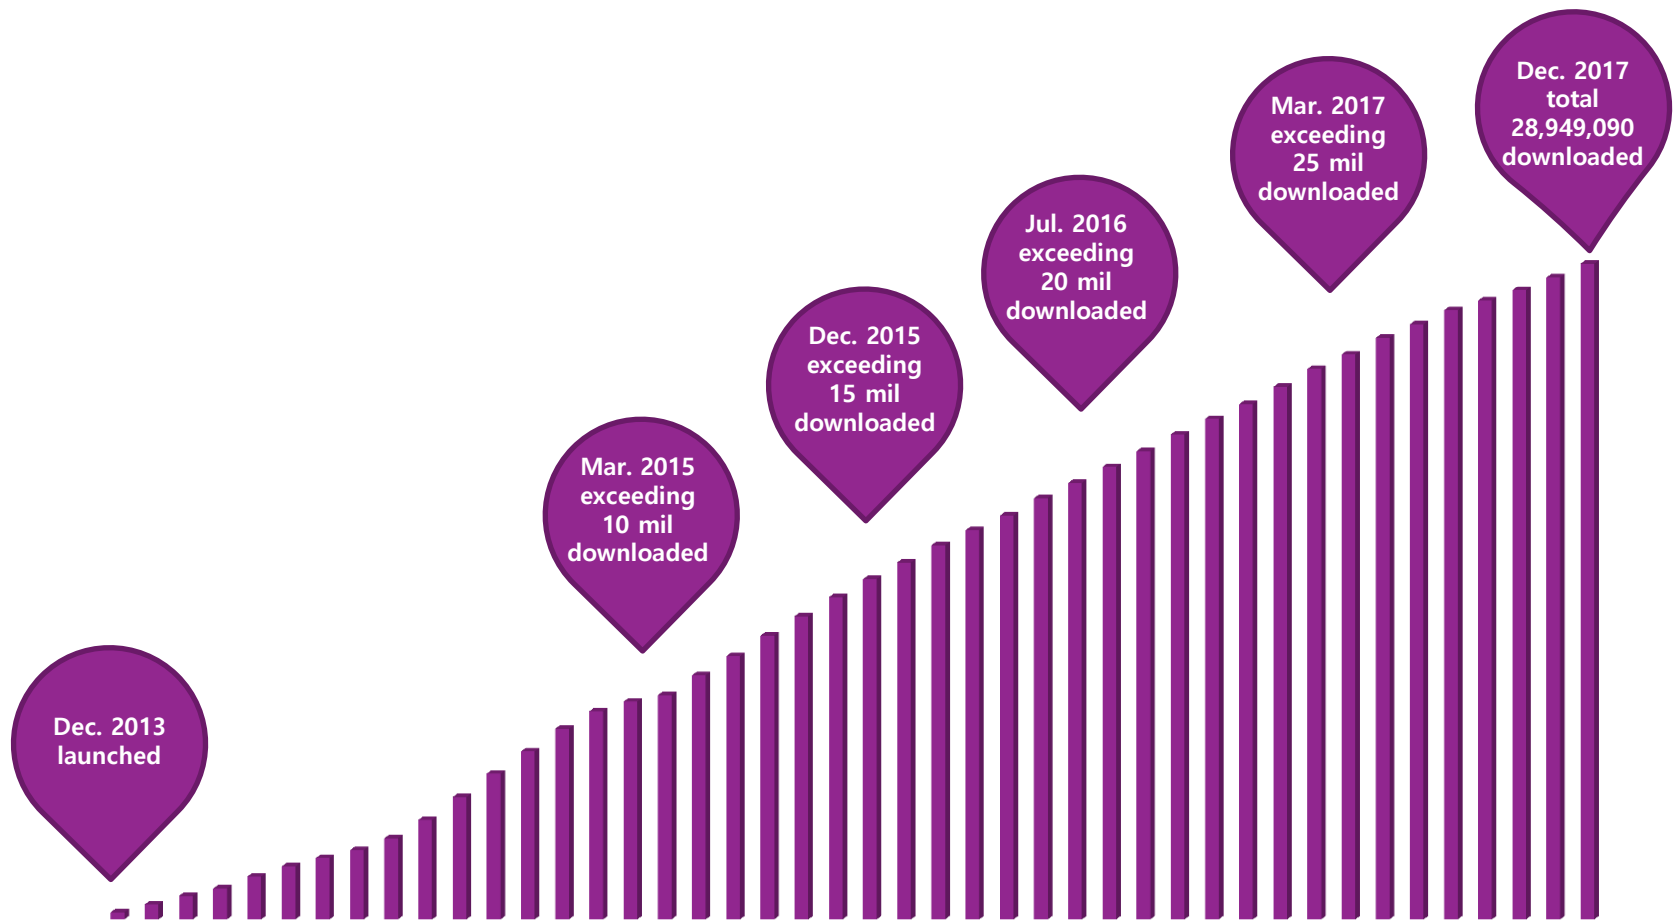

Swing Log-in

Users can enjoy same internet settings and environment by logging into Alttoolbar that is installed in Mobile devices and IE. This enables users to enjoy same internet environment in any devices at anytime

Swing Mobile

Real time linked functions with PC Swing Browser and Alttoolbar* such as online favorites and view are available on Swing Android Mobile.

More than 20 Million Users Downloaded at 3 years after launch, Swing Browser is Growing & Spreading Quickly.